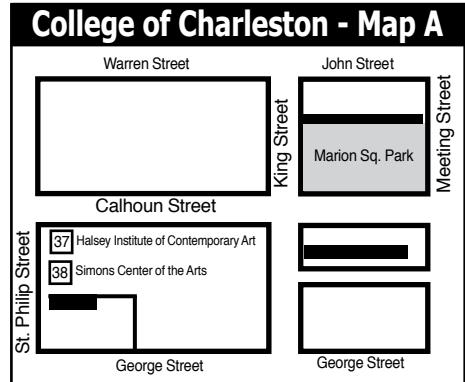

Downtown Charleston, SC, Map & Gallery Guide

- ### Downtown Charleston Galleries
1. Rhett Thurman Studio
 2. The Sylvan Gallery
 3. Wells Gallery
 4. Corrigan Gallery
 5. Smith Killian Fine Art
 6. Nina Liu and Friends
 7. Pink House Gallery
 8. Gaye Sanders Fisher Gallery
 9. Spencer Art Galleries
 10. Helena Fox Fine Art
 11. Dog & Horse

- ### Institutional Spaces
37. Halsey Institute of Contemporary Art
 38. Simons Center for the Arts
 39. Halsey-McCallum Studios
 40. Gibbes Museum of Art
 41. Art Institute of Charleston Gallery
 42. City Gallery at Waterfront Park
 43. New Perspectives Gallery