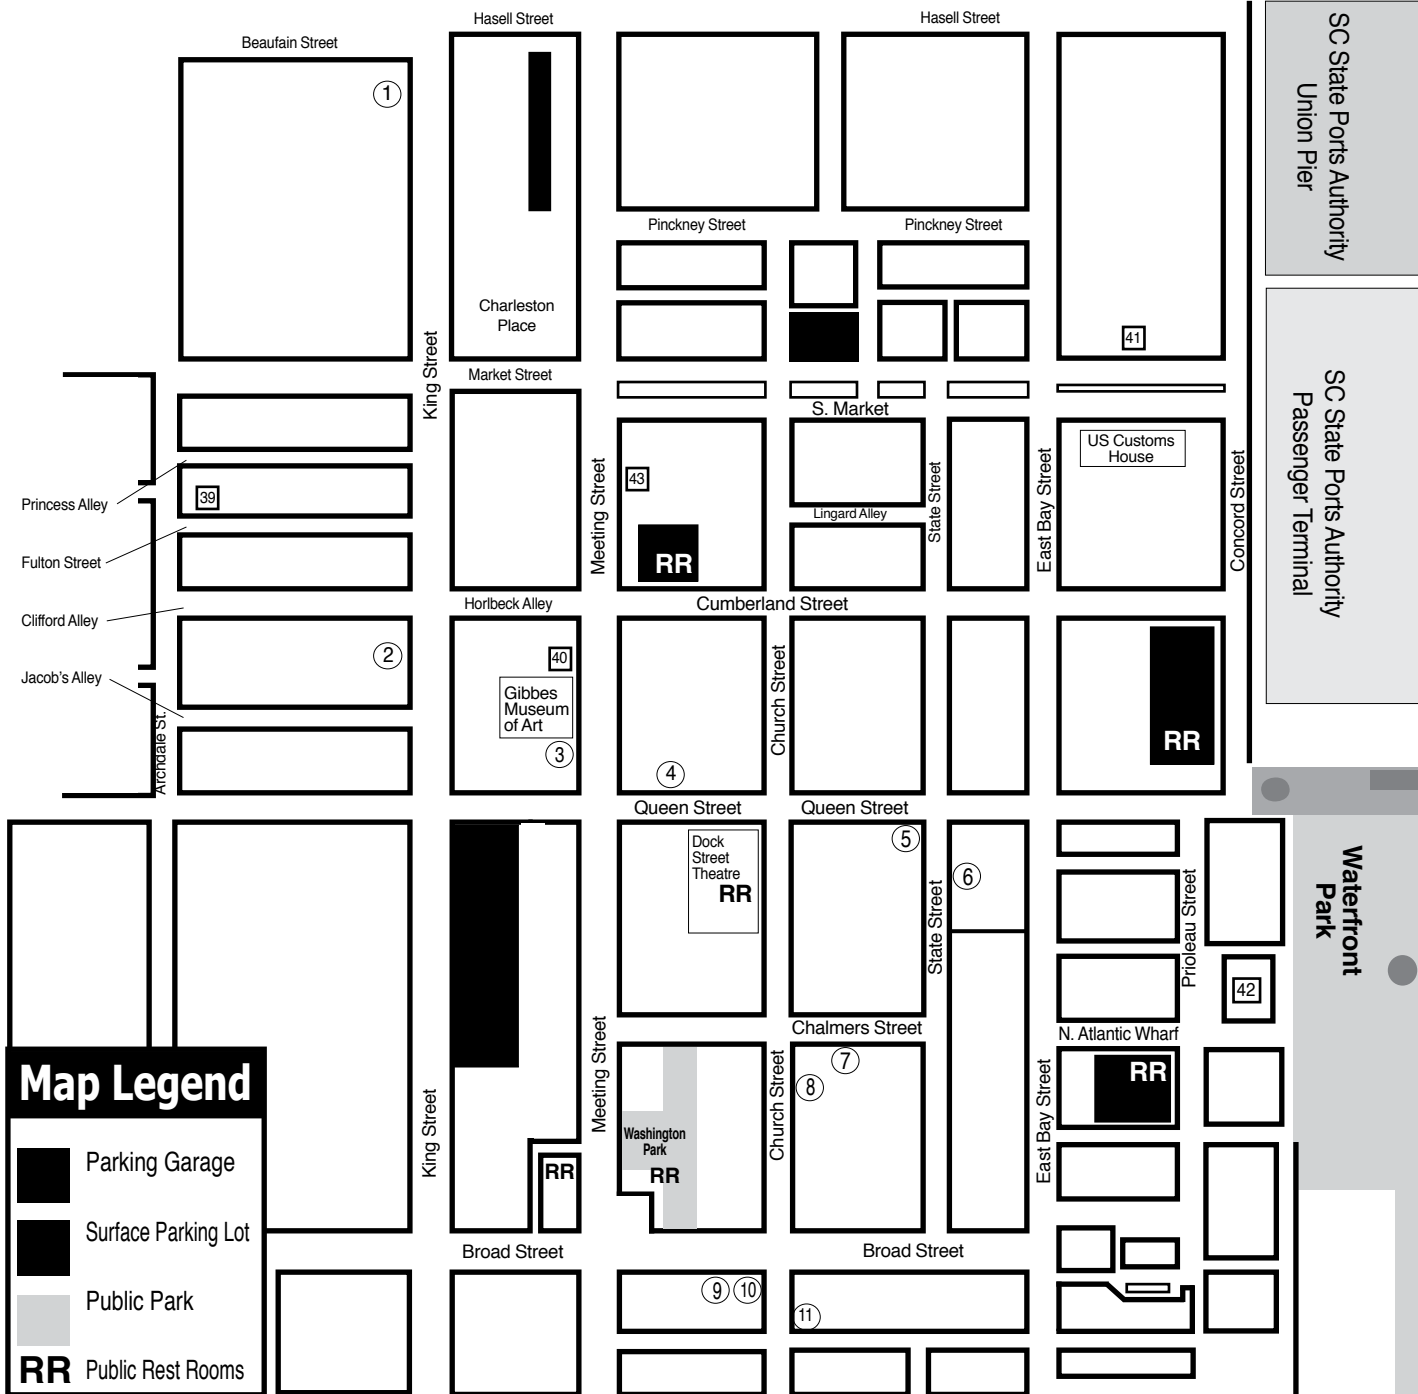

# Downtown Charleston, SC, Map & Gallery Guide

- ### Downtown Charleston Galleries
1. Rhett Thurman Studio
  2. The Sylvan Gallery
  3. Wells Gallery
  4. Corrigan Gallery
  5. Smith Killian Fine Art
  6. Nina Liu and Friends
  7. Pink House Gallery
  8. Gaye Sanders Fisher Gallery
  9. Spencer Art Galleries
  10. Helena Fox Fine Art
  11. Dog & Horse
  12. Cone Ten Studios - Map C