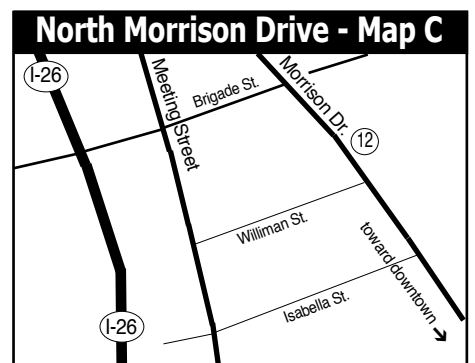

THE SYLVAN GALLERY
171 King St. • Charleston • SC • 29401

Featuring 20th & 21st Century
traditional and representational
paintings and sculpture.

843-722-2172
www.thesylvangallery.com

WELLS GALLERY

THE WELLS GALLERY
HISTORIC CHARLESTON
125 MEETING ST.
CHARLESTON, SC 29401
(843) 853-3233

THE WELLS GALLERY
KIAWAH ISLAND
ONE SANCTUARY BEACH DR.
KIAWAH ISLAND, SC 29455
(843) 576-1290

CORRIGAN GALLERY
LLC

Charleston's contemporary
art scene

paintings photographs
fine art prints
843 722 9868

**Saul Alexander
Foundation Gallery**
Charleston County Public Library
Main floor of the Library
Featuring monthly exhibitions
by local and regional artists
Open during regular Library hours.
843-805-6801
68 Calhoun Street, Charleston, SC

SMITH KILLIAN
FINE ART

9 QUEEN STREET
CHARLESTON, SC
843-853-0708
WWW.SMITHKILLIAN.COM

**NINA LIU
AND FRIENDS**

A Gallery of Contemporary Art Objects
Monthly Exhibitions

Poinsett House • 24 State Street
Charleston, South Carolina 29401
Telephone (843) 722-2724

The
**Pink House
Gallery**
Fine Art in a 1690's house
Alice Grimsley, Nancy Rushing,
& Detta Zimmerman
Also Bruce W. Krucke, Alexandria H. Bennington
Exclusive for Ravenel Gaillard
17 Chalmers Street • Charleston, SC
Mon - Sat 10-5 • 843/723-3608
<http://pinkhousegallery.tripod.com/>

**Gaye Sanders Fisher
Gallery**

Original Watercolors
www.gayesandersfisher.com • 843/958-0010
124 Church Street • Charleston, SC
In the heart of the French Quarter District

SPENCER
Art Galleries

Contemporary Fine Art
OVER 35 ARTISTS
Masters, Mid-career, & Emerging
Mon-Sat 10am-5pm
55 Broad Street & 57 Broad Street
843/722-6854 843/723-4482
Charleston, SC 29401
www.spencerartgallery.com

DH

Dog & Horse
Fine Art & Portraiture

102 Church Street • Charleston, SC
843-577-5500
www.dogandhorsefineart.com

A studio and gallery
of local potters
and sculptors.

10
conetenstudios

Classes start January 16, 2012
Come visit our studio & gallery
in the new year

Cone 10 Studios, located in the heart of NoMo
1080B Morrison Drive • Charleston, SC
843-853-3345 - with plenty of free parking
Hours: Monday-Saturday, 11am-5pm; Sunday 1-5pm
www.cone10studios.com • info@cone10studios.com

**McCallum - Halsey
Studios**
Works by
Corrie McCallum & William Halsey
paintings • graphics • sculpture
for the discerning collector
by appointment - 843.723.5977
www.halseyfoundation.org