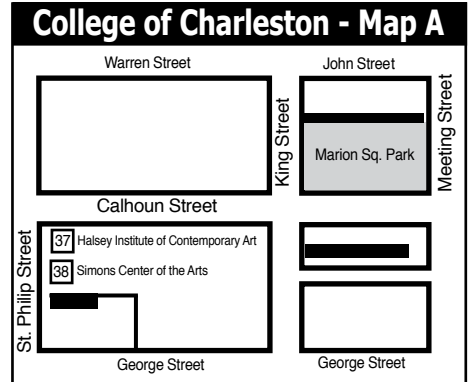

# Downtown Charleston, SC, Map & Gallery Guide

- ### Downtown Charleston Galleries
1. Rhett Thurman Studio
  2. The Sylvan Gallery
  3. Wells Gallery
  4. Corrigan Gallery
  5. Smith Killian Fine Art
  6. Nina Liu and Friends
  7. Pink House Gallery
  8. Gaye Sanders Fisher Gallery
  9. Spencer Art Galleries
  10. Helena Fox Fine Art
  11. Dog & Horse
  12. Cone Ten Studios - Map C

- ### Institutional Spaces
37. Halsey Institute of Contemporary Art
  38. Simons Center for the Arts
  39. Halsey-McCallum Studios
  40. Gibbes Museum of Art
  41. Art Institute of Charleston Gallery
  42. City Gallery at Waterfront Park
  43. New Perspectives Gallery