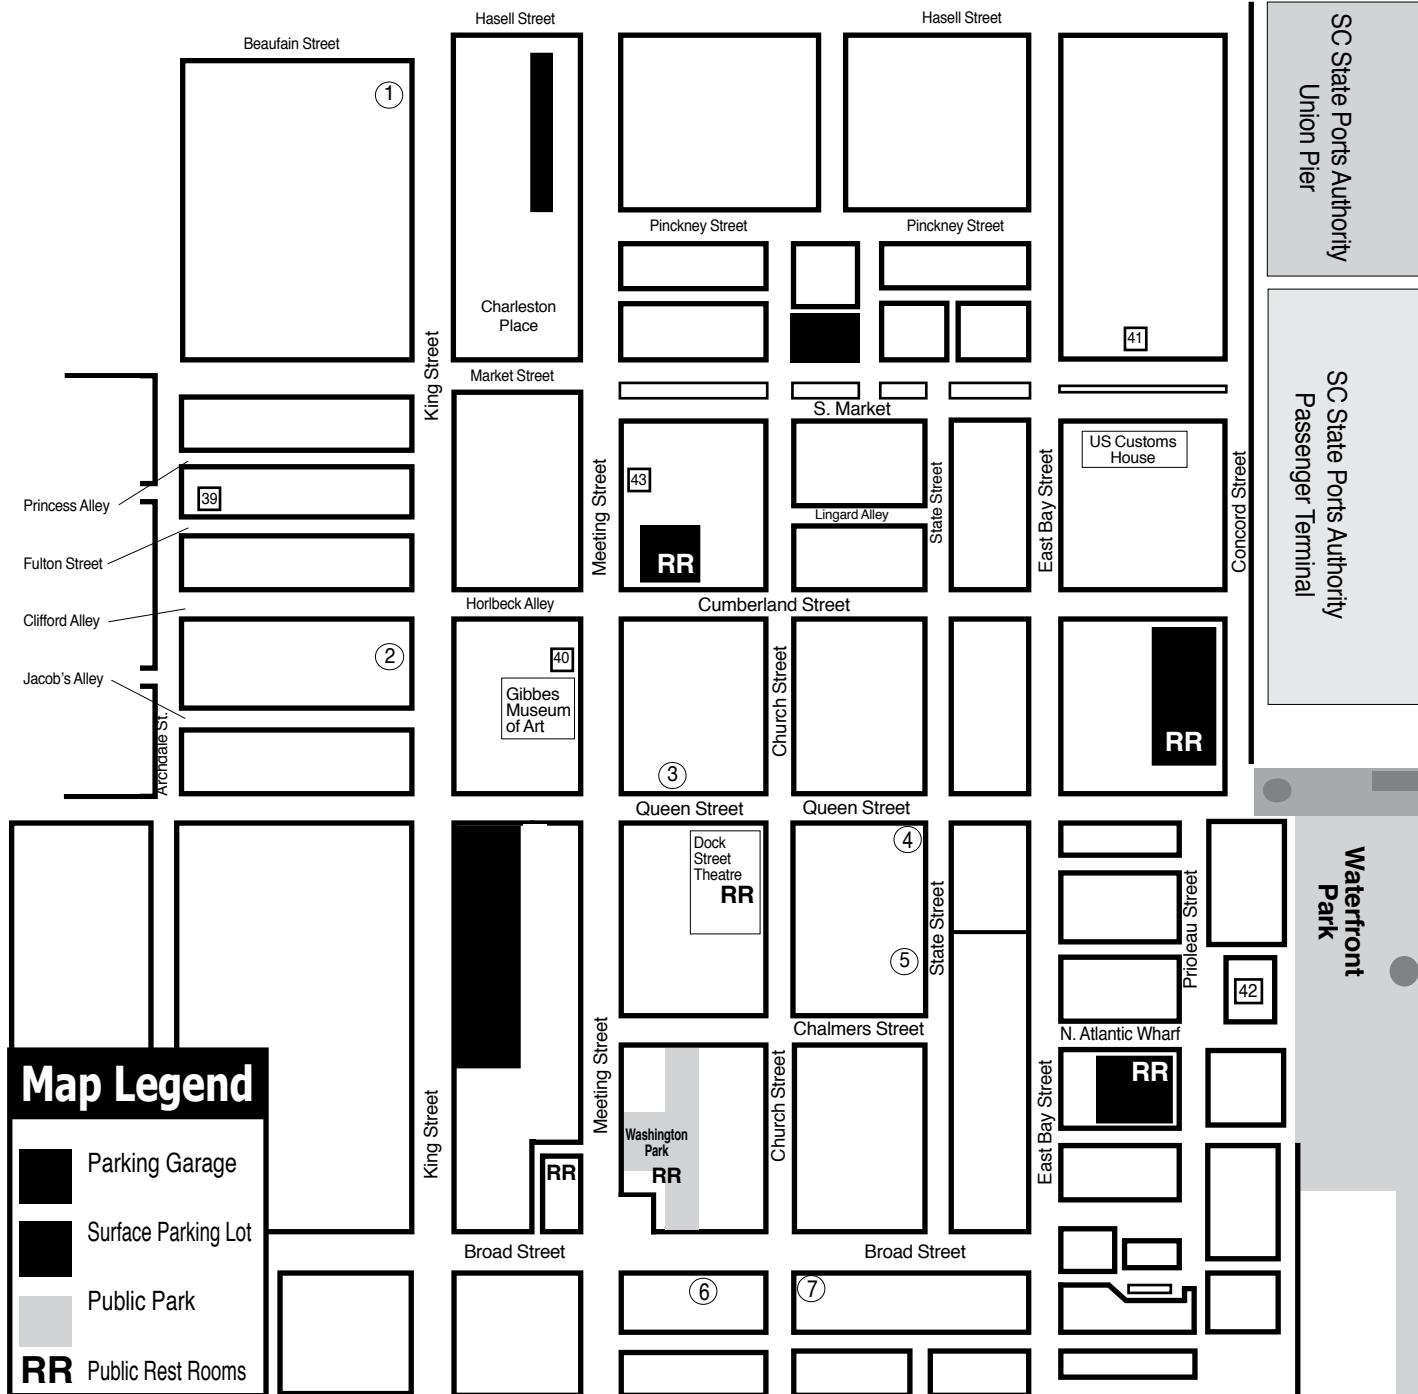

Downtown Charleston, SC, Map & Gallery Guide

Downtown Charleston Galleries

1. Rhett Thurman Studio
2. The Sylvan Gallery
3. Corrigan Gallery
4. Anglin Smith Fine Art
5. Charleston Crafts
6. Spencer Art Galleries
7. Helena Fox Fine Art
8. Surface Craft Gallery - Map A