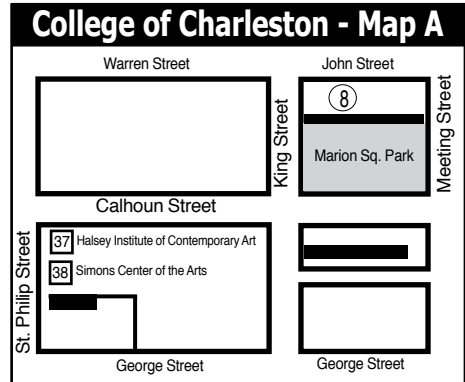

Downtown Charleston, SC, Map & Gallery Guide

Downtown Charleston Galleries

1. Rhett Thurman Studio
2. The Sylvan Gallery
3. Corrigan Gallery
4. Anglin Smith Fine Art
5. Charleston Crafts
6. Spencer Art Galleries
7. Helena Fox Fine Art
8. Surface Craft Gallery - Map A

Institutional Spaces

37. Halsey Institute of Contemporary Art
38. Simons Center for the Arts
39. Halsey-McCallum Studios
40. Gibbes Museum of Art
41. Art Institute of Charleston Gallery
42. City Gallery at Waterfront Park
43. New Perspectives Gallery