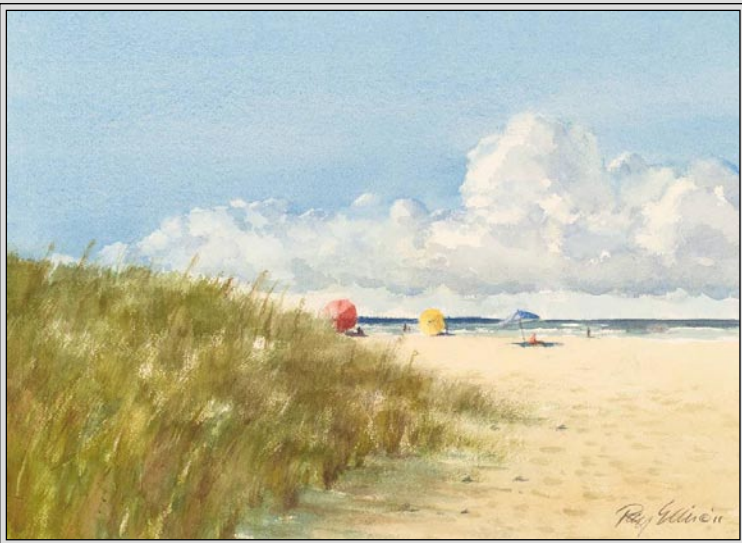

# Ray Ellis

*Leaving the Lagoon*

Oil

20" x 30"

*Along Skidaway River*

Oil

24" x 36"

*Wildflowers by the Marsh*

Oil

15" x 30"

*Across the Marsh*

Oil

8" x 10"

*Beach, Dunes & Sky*

Watercolor

12 1/4" x 16 3/4"

*Oysterman's World*

Oil

15" x 30"

Please call us for more information or if you'd like a painting shipped to you.