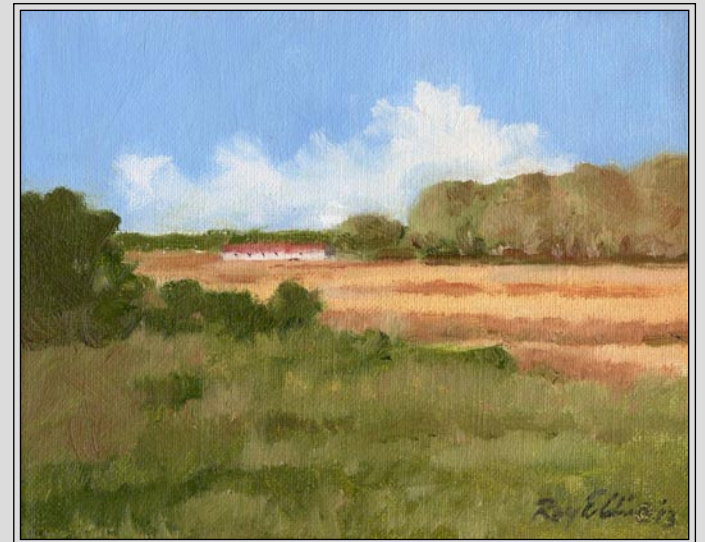

# Ray Ellis

*Leaving the Lagoon*

Oil

20" x 30"

*Along Skidaway River*

Oil

24" x 36"

*Wildflowers by the Marsh*

Oil

15" x 30"

*Across the Marsh*

Oil

8" x 10"

*Beach, Dunes & Sky*

Watercolor

12 1/4" x 16 3/4"