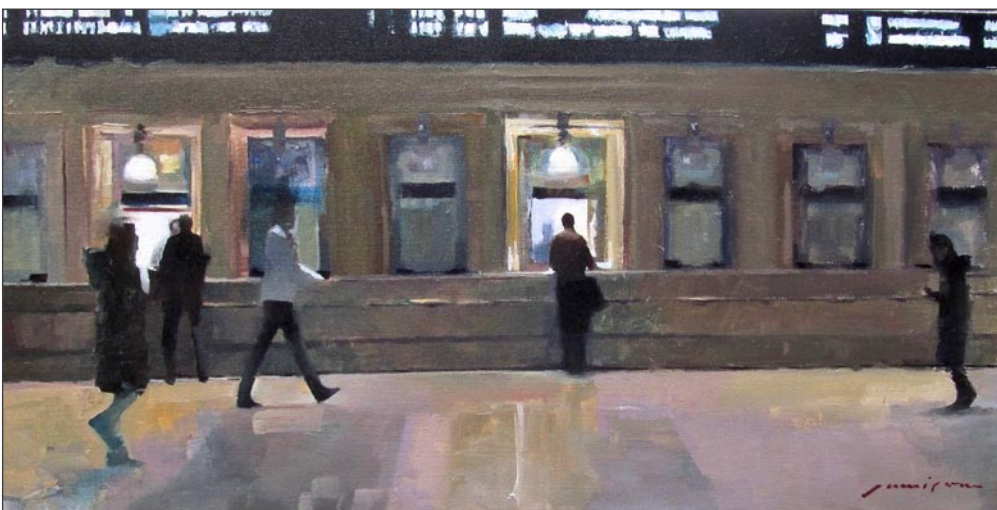

JEFF JAMISON | IMAGINE

Art Reception December 1 from 5:00 - 8:00 pm

Exhibition December 1, 2017 - January 4, 2018

Arrivals 24" x 24", O/C

FireFly 24" x 36", O/C

These Streets 20" x 20", O/C

Evening in King Cole Bar 30" x 40", Oil on Canvas

Last Train Home Tonight 12" x 24", O/C

To Each His Own 30" x 40", O/C

Ella Walton Richardson Fine Art

58 Broad Street Charleston, South Carolina 29401 843.722.3660

www.ellarichardson.com