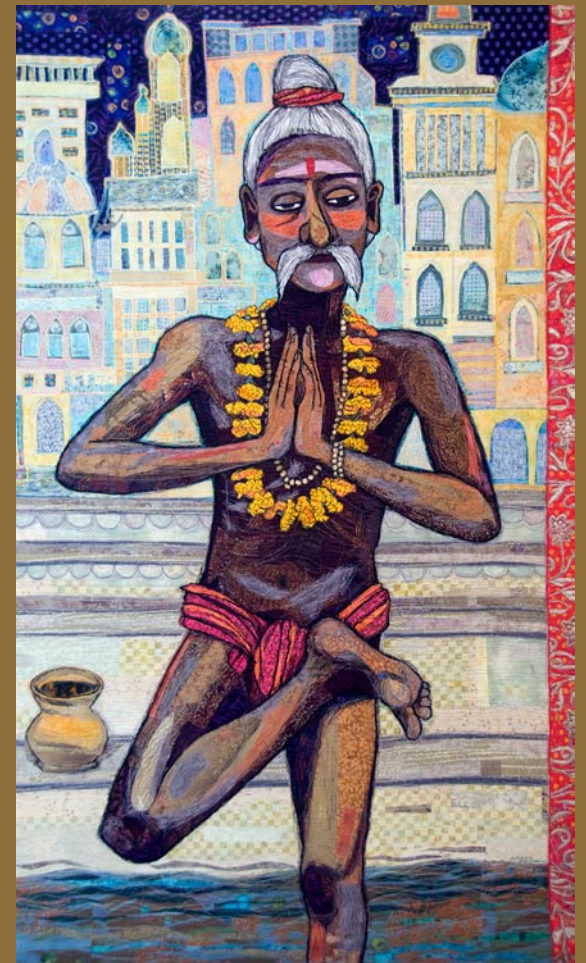

CAROLINA

ARTS

A PUBLICATION COVERING THE VISUAL ARTS IN THE CAROLINAS

Work by Barbara Tyroler, photo by Barbara Tyroler

Work by Peter Filene, photo by Barbara Tyroler

Work by Judith Ernst, photo courtesy of the artist

Work by Susan Parrish, photo courtesy of the artist

Work by Michele Maynard, photo by Barbara Tyroler

Work by Gordon Jameson, photo by Barbara Tyroler

Images are from the exhibit *BODY & SOUL: Birth – Death – Religion – Myth*, on view at the FRANK in Chapel Hill, North Carolina through March 4, 2012. The exhibit features works by FRANK gallery artists based on the interpretation and exploration of human relationships to birth, death, religion and/or myth. Artists have explored the meaning of life and death, emotion and the human condition, mythology and religion and what it means to each individual and to Mankind since the beginning of time.