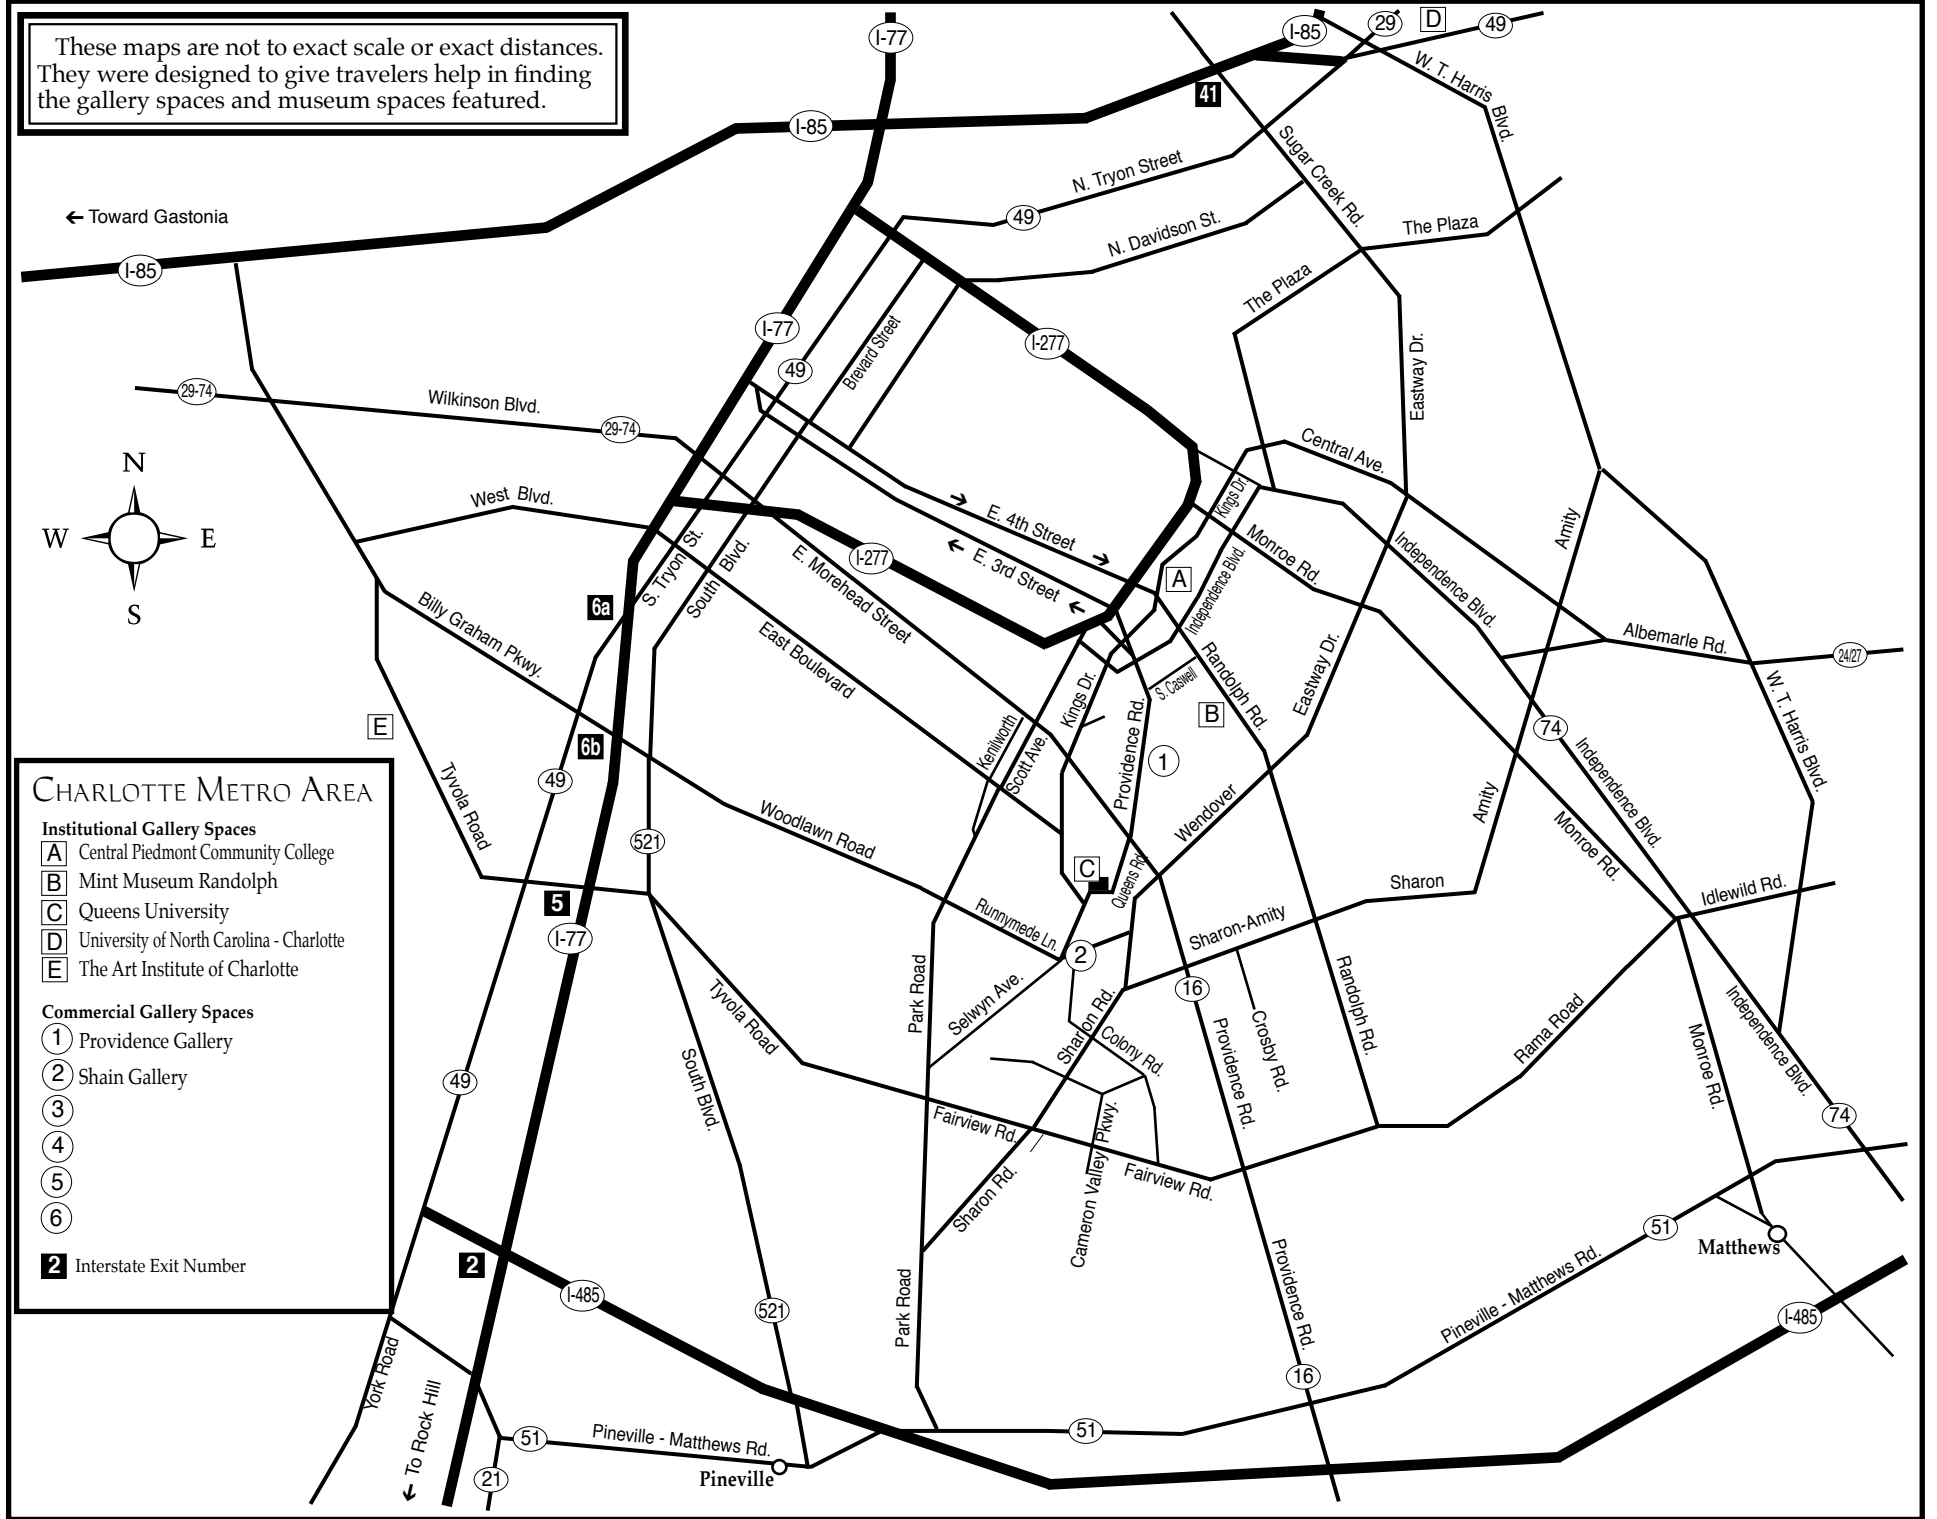

# Charlotte, NC Maps

## Uptown - South End & North

- UPTOWN CHARLOTTE**
- Institutional Gallery Spaces**
- A** McColl Center For Visual Art
  - B** Harvey B. Gantt Center
  - C** Levine Museum of the New South
  - D** McColl Center for VA Spirit Square and The Light Factory
  - E** Mint Museum Uptown
  - F** Bechtler Museum of Modern Art
- Commercial Gallery Spaces**
- 1**
  - 2**
- P** Surface lot parking  
**P** (in square) Parking Garage

These maps are not to exact scale or exact distances. They were designed to give travelers help in finding the gallery spaces and museum spaces featured.

- CHARLOTTE METRO AREA**
- Institutional Gallery Spaces**
- A** Central Piedmont Community College
  - B** Mint Museum Randolph
  - C** Queens University
  - D** University of North Carolina - Charlotte
  - E** The Art Institute of Charlotte
- Commercial Gallery Spaces**
- 1** Providence Gallery
  - 2** Shain Gallery
  - 3**
  - 4**
  - 5**
  - 6**
- 2** Interstate Exit Number