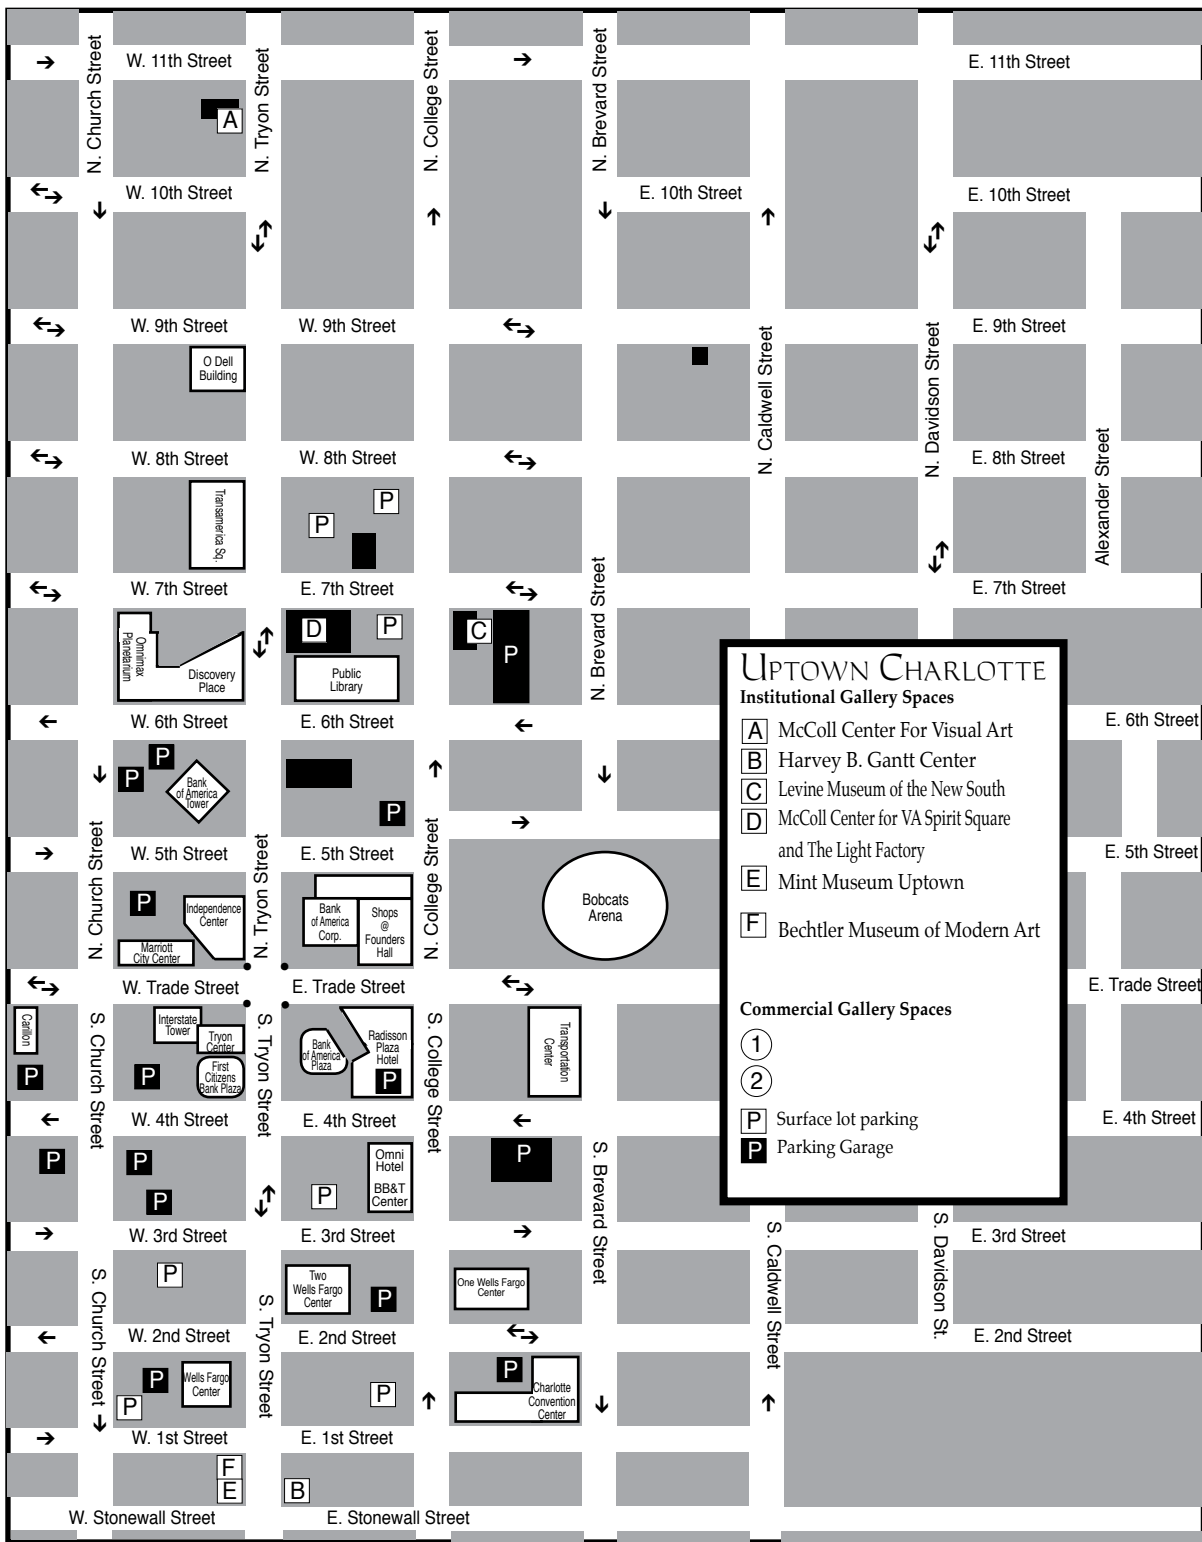

# Charlotte, NC Maps

## Uptown - South End & North

- UPTOWN CHARLOTTE**
- Institutional Gallery Spaces**
- A** McColl Center For Visual Art
  - B** Harvey B. Gantt Center
  - C** Levine Museum of the New South
  - D** McColl Center for VA Spirit Square and The Light Factory
  - E** Mint Museum Uptown
  - F** Bechtler Museum of Modern Art
- Commercial Gallery Spaces**
- 1**
  - 2**
- P** Surface lot parking  
**P** (in square) Parking Garage

These maps are not to exact scale or exact distances. They were designed to give travelers help in finding the gallery spaces and museum spaces featured.

- CHARLOTTE METRO AREA**
- Institutional Gallery Spaces**
- A** Central Piedmont Community College
  - B** Mint Museum Randolph
  - C** Queens University
  - D** University of North Carolina - Charlotte
  - E** The Art Institute of Charlotte
- Commercial Gallery Spaces**
- 1** Providence Gallery
  - 2** Shain Gallery
  - 3**
  - 4**
  - 5**
  - 6**
- 2** Interstate Exit Number