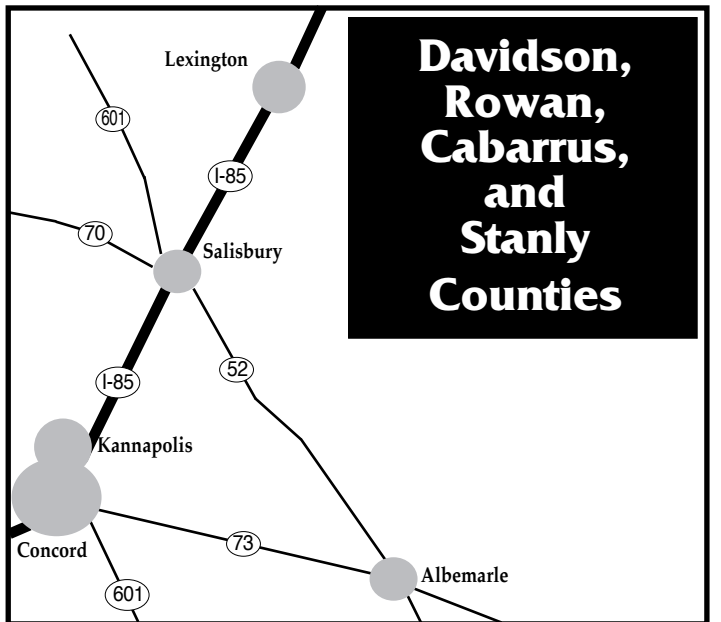

# Charlotte, NC Maps

## Uptown - South End & North

- UPTOWN CHARLOTTE**
- Institutional Gallery Spaces**
- A** McColl Center For Visual Art
  - B** Harvey B. Gantt Center
  - C** Levine Museum of the New South
  - D** McColl Center for VA Spirit Square and The Light Factory
  - E** Mint Museum Uptown
  - F** Bechtler Museum of Modern Art
- Commercial Gallery Spaces**
- 1**
  - 2**
- P** Surface lot parking  
**P** (in square) Parking Garage

These maps are not to exact scale or exact distances. They were designed to give travelers help in finding the gallery spaces and museum spaces featured.

- CHARLOTTE METRO AREA**
- Institutional Gallery Spaces**
- A** Central Piedmont Community College
  - B** Mint Museum Randolph
  - C** Queens University
  - D** University of North Carolina - Charlotte
  - E** The Art Institute of Charlotte
- Commercial Gallery Spaces**
- 1** Providence Gallery
  - 2** Shain Gallery
  - 3**
  - 4**
  - 5**
  - 6**
- 2** Interstate Exit Number