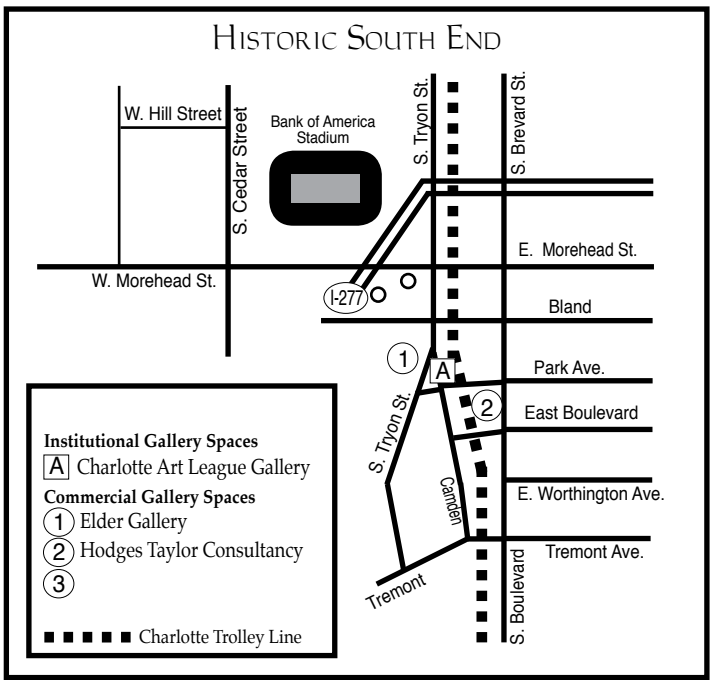

# Charlotte, NC Maps

## Uptown - South End & North

- UPTOWN CHARLOTTE**
- Institutional Gallery Spaces**
- A** McColl Center For Visual Art
  - B** Harvey B. Gantt Center
  - C** Levine Museum of the New South
  - D** McColl Center for VA Spirit Square and The Light Factory
  - E** Mint Museum Uptown
  - F** Bechtler Museum of Modern Art
- Commercial Gallery Spaces**
- 1**
  - 2**
- P** Surface lot parking  
**P** (in square) Parking Garage

These maps are not to exact scale or exact distances. They were designed to give travelers help in finding the gallery spaces and museum spaces featured.

- CHARLOTTE METRO AREA**
- Institutional Gallery Spaces**
- A** Central Piedmont Community College
  - B** Mint Museum Randolph
  - C** Queens University
  - D** University of North Carolina - Charlotte
  - E** The Art Institute of Charlotte
- Commercial Gallery Spaces**
- 1** Providence Gallery
  - 2** Shain Gallery
  - 3**
  - 4**
  - 5**
  - 6**
- 2** Interstate Exit Number