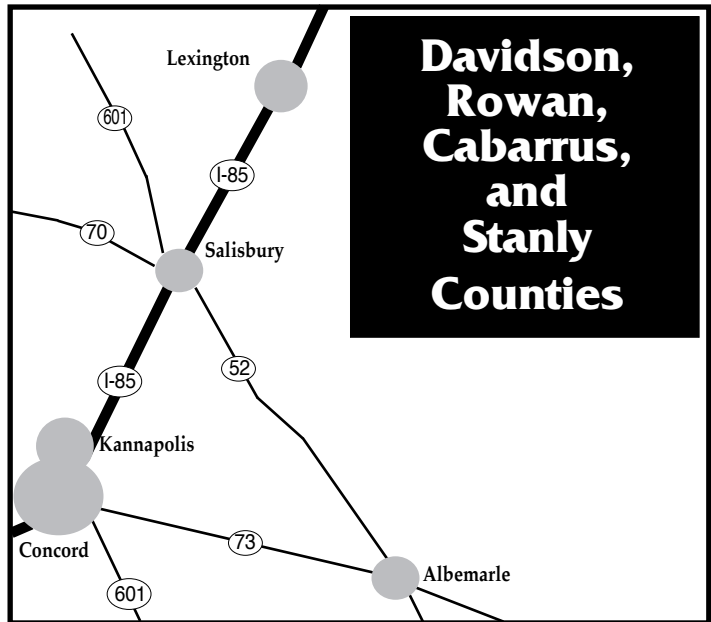

Charlotte, NC Maps

Uptown - South End & North

UPTOWN CHARLOTTE

Institutional Gallery Spaces

- **A** McColl Center For Visual Art
- **B** Harvey B. Gantt Center
- **C** Levine Museum of the New South
- **D** McColl Center for VA Spirit Square and The Light Factory
- **E** Mint Museum Uptown
- **F** Bechtler Museum of Modern Art

Commercial Gallery Spaces

- **1**
- **2**

P Surface lot parking
P Parking Garage

These maps are not to exact scale or exact distances. They were designed to give travelers help in finding the gallery spaces and museum spaces featured.

CHARLOTTE METRO AREA

Institutional Gallery Spaces

- **A** Central Piedmont Community College
- **B** Mint Museum Randolph
- **C** Queens University
- **D** University of North Carolina - Charlotte
- **E** The Art Institute of Charlotte

Commercial Gallery Spaces

- **1** Shain Gallery
- **2**
- **3**
- **4**
- **5**
- **6**

2 Interstate Exit Number