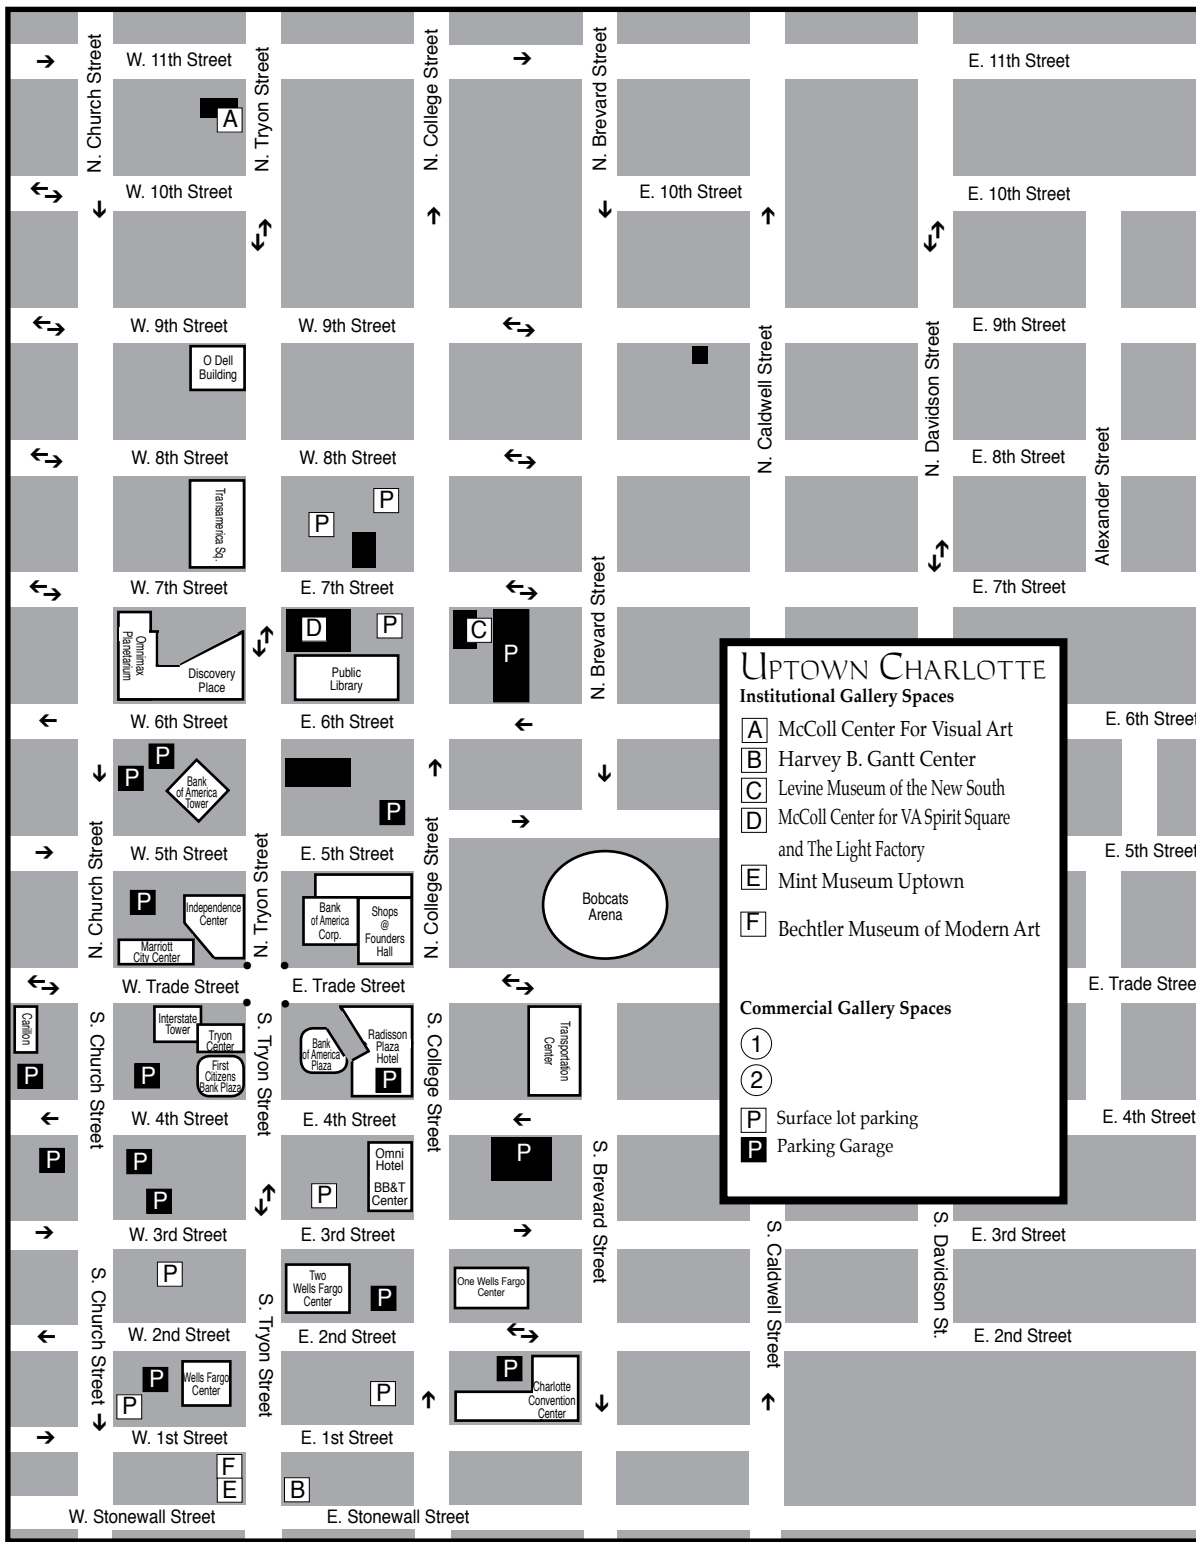

# Charlotte, NC Maps

## Uptown - South End & North

**UPTOWN CHARLOTTE**

**Institutional Gallery Spaces**

- A** McColl Center For Visual Art
- B** Harvey B. Gantt Center
- C** Levine Museum of the New South
- D** McColl Center for VA Spirit Square and The Light Factory
- E** Mint Museum Uptown
- F** Bechtler Museum of Modern Art

**Commercial Gallery Spaces**

- 1**
- 2**

**P** Surface lot parking  
**P** Parking Garage

These maps are not to exact scale or exact distances. They were designed to give travelers help in finding the gallery spaces and museum spaces featured.

**Commercial Gallery Spaces**

- 1** Shain Gallery
- 2**
- 3**
- 4**
- 5**
- 6**

**2** Interstate Exit Number