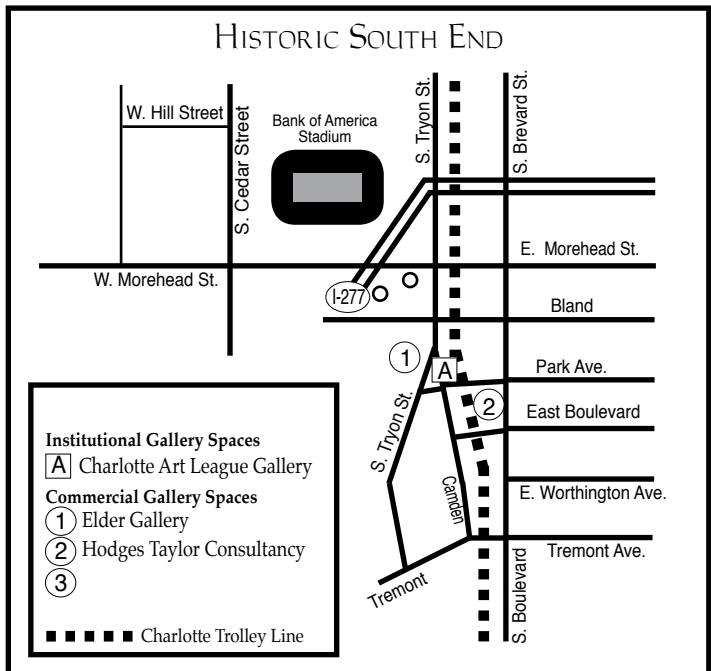

Charlotte, NC Maps

Uptown - South End & North

UPTOWN CHARLOTTE

Institutional Gallery Spaces

- **A** McColl Center For Visual Art
- **B** Harvey B. Gantt Center
- **C** Levine Museum of the New South
- **D** McColl Center for VA Spirit Square and The Light Factory
- **E** Mint Museum Uptown
- **F** Bechtler Museum of Modern Art

Commercial Gallery Spaces

- **1**
- **2**

P Surface lot parking
P Parking Garage

These maps are not to exact scale or exact distances. They were designed to give travelers help in finding the gallery spaces and museum spaces featured.

CHARLOTTE METRO AREA

Institutional Gallery Spaces

- **A** Central Piedmont Community College
- **B** Mint Museum Randolph
- **C** Queens University
- **D** University of North Carolina - Charlotte
- **E** The Art Institute of Charlotte

Commercial Gallery Spaces

- **1** Shain Gallery
- **2**
- **3**
- **4**
- **5**
- **6**

2 Interstate Exit Number