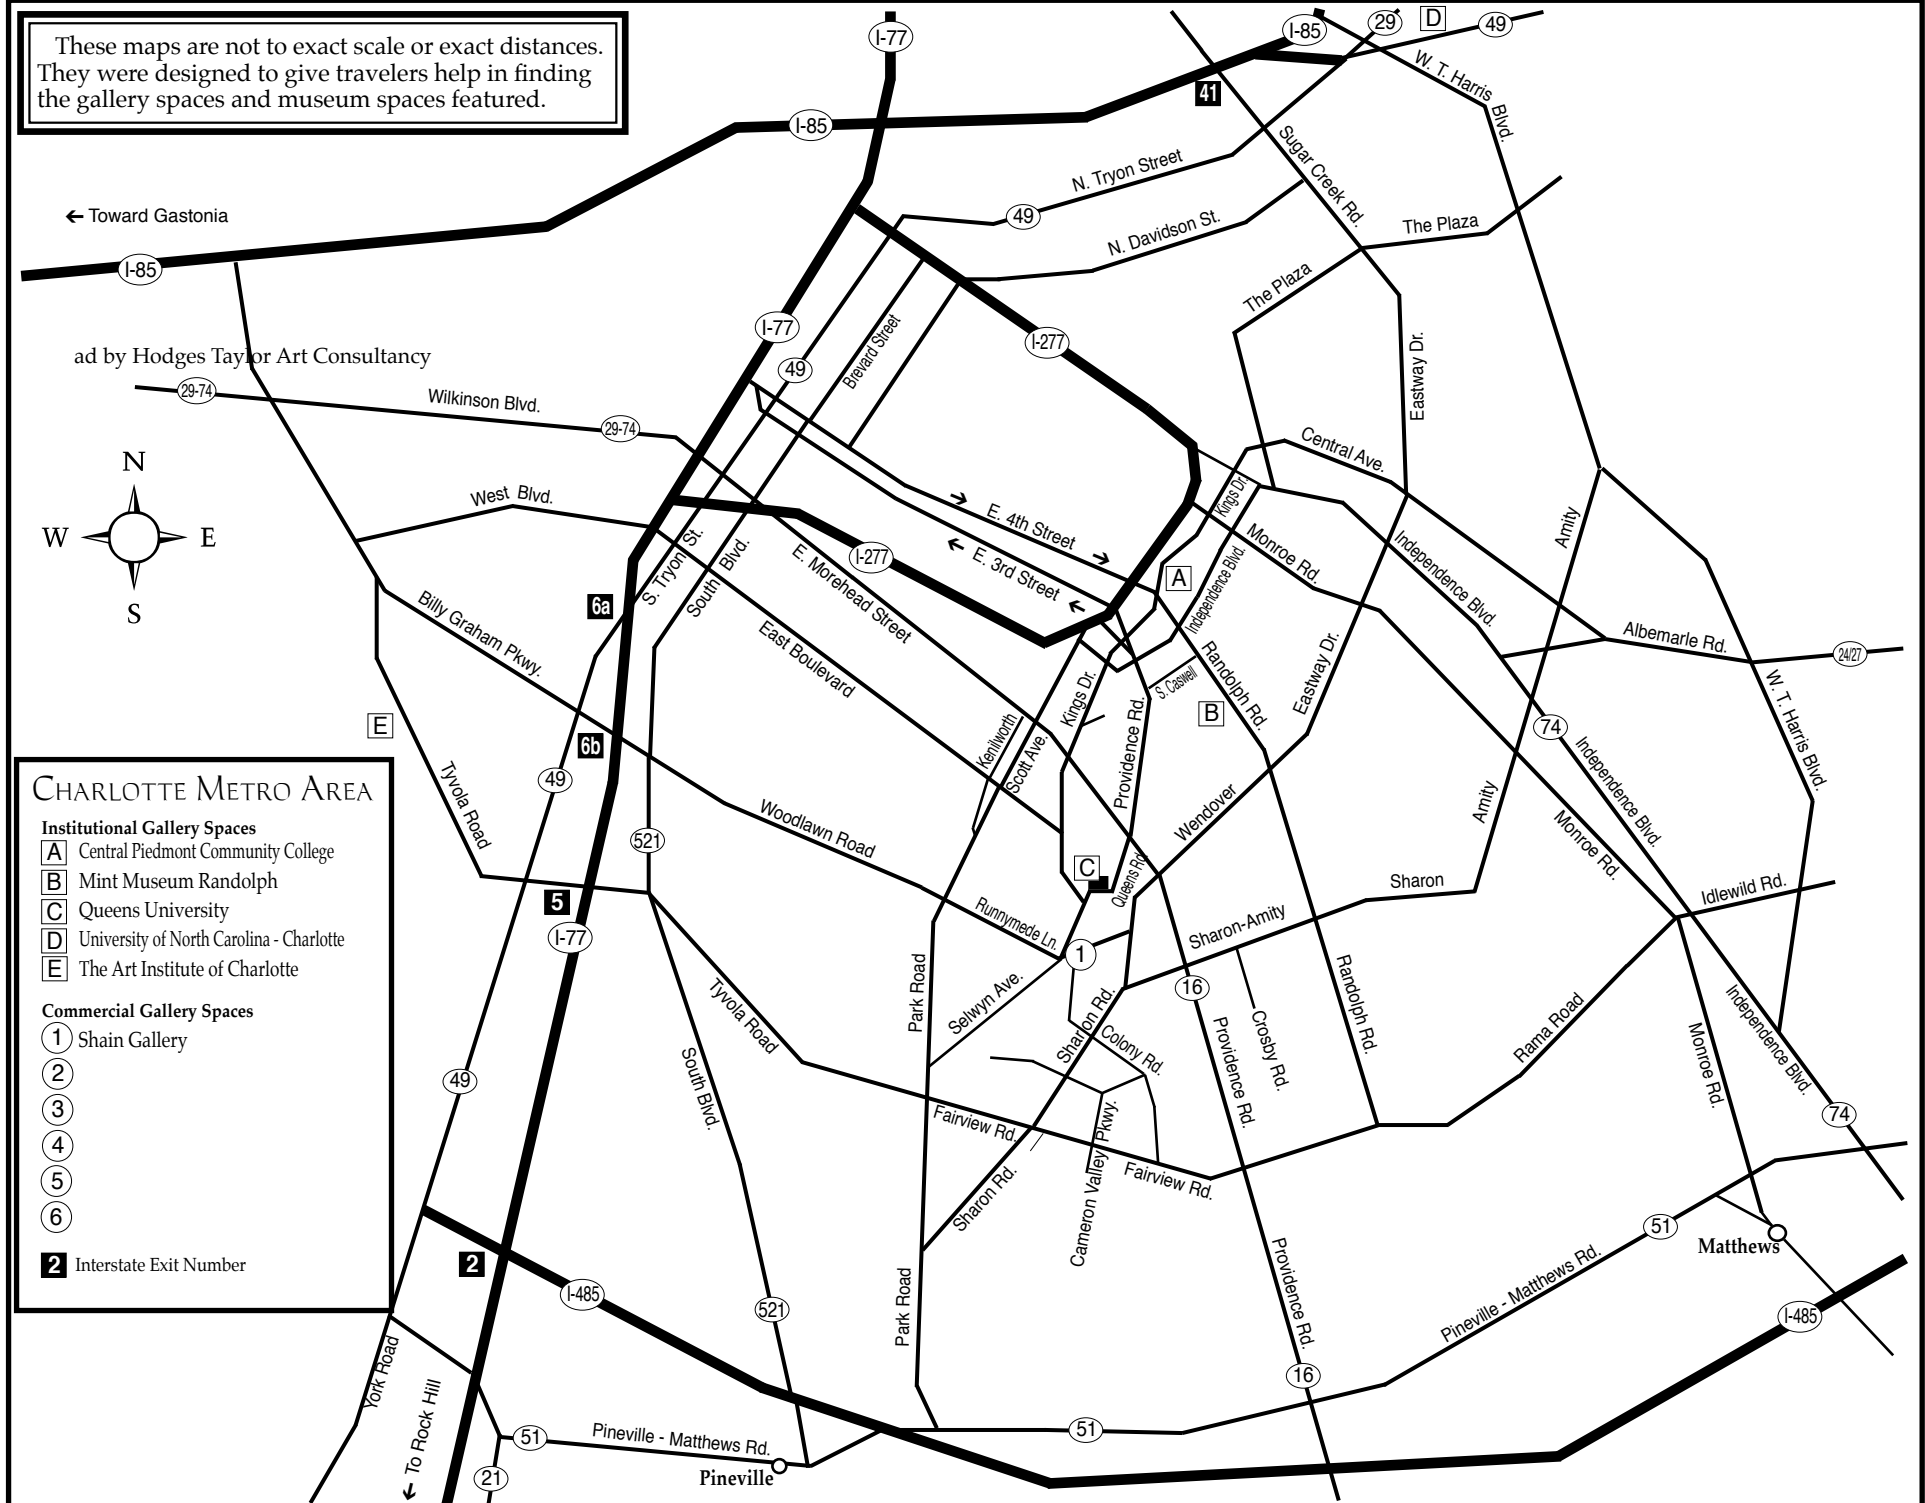

# Charlotte, NC Maps

## Uptown - South End & North

**UPTOWN CHARLOTTE**

**Institutional Gallery Spaces**

- A** McColl Center For Visual Art
- B** Harvey B. Gantt Center
- C** Levine Museum of the New South
- D** McColl Center for VA Spirit Square and The Light Factory
- E** Mint Museum Uptown
- F** Bechtler Museum of Modern Art

**Commercial Gallery Spaces**

- 1**
- 2**

**P** Surface lot parking  
**P** Parking Garage

These maps are not to exact scale or exact distances. They were designed to give travelers help in finding the gallery spaces and museum spaces featured.