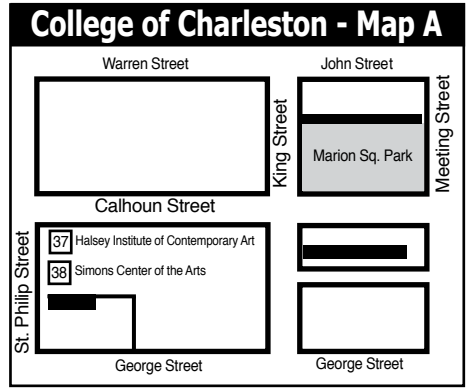

Downtown Charleston, SC, Map & Gallery Guide

Downtown Charleston Galleries

1. Rhett Thurman Studio
2. Anglin Smith Fine Art
3. Ella Walton Richardson Fine Art
4. Helena Fox Fine Art
5. Corrigan Gallery

Institutional Spaces

37. Halsey Institute of Contemporary Art
38. Simons Center for the Arts
39. Gibbes Museum of Art
40. Art Institute of Charleston Gallery
41. City Gallery at Joseph P. Riley, Jr. Waterfront Park

**MORE
DEMOCRATIC
WOMEN ELECTED
TO OFFICE AT
ALL LEVELS OF
GOVERNMENT**