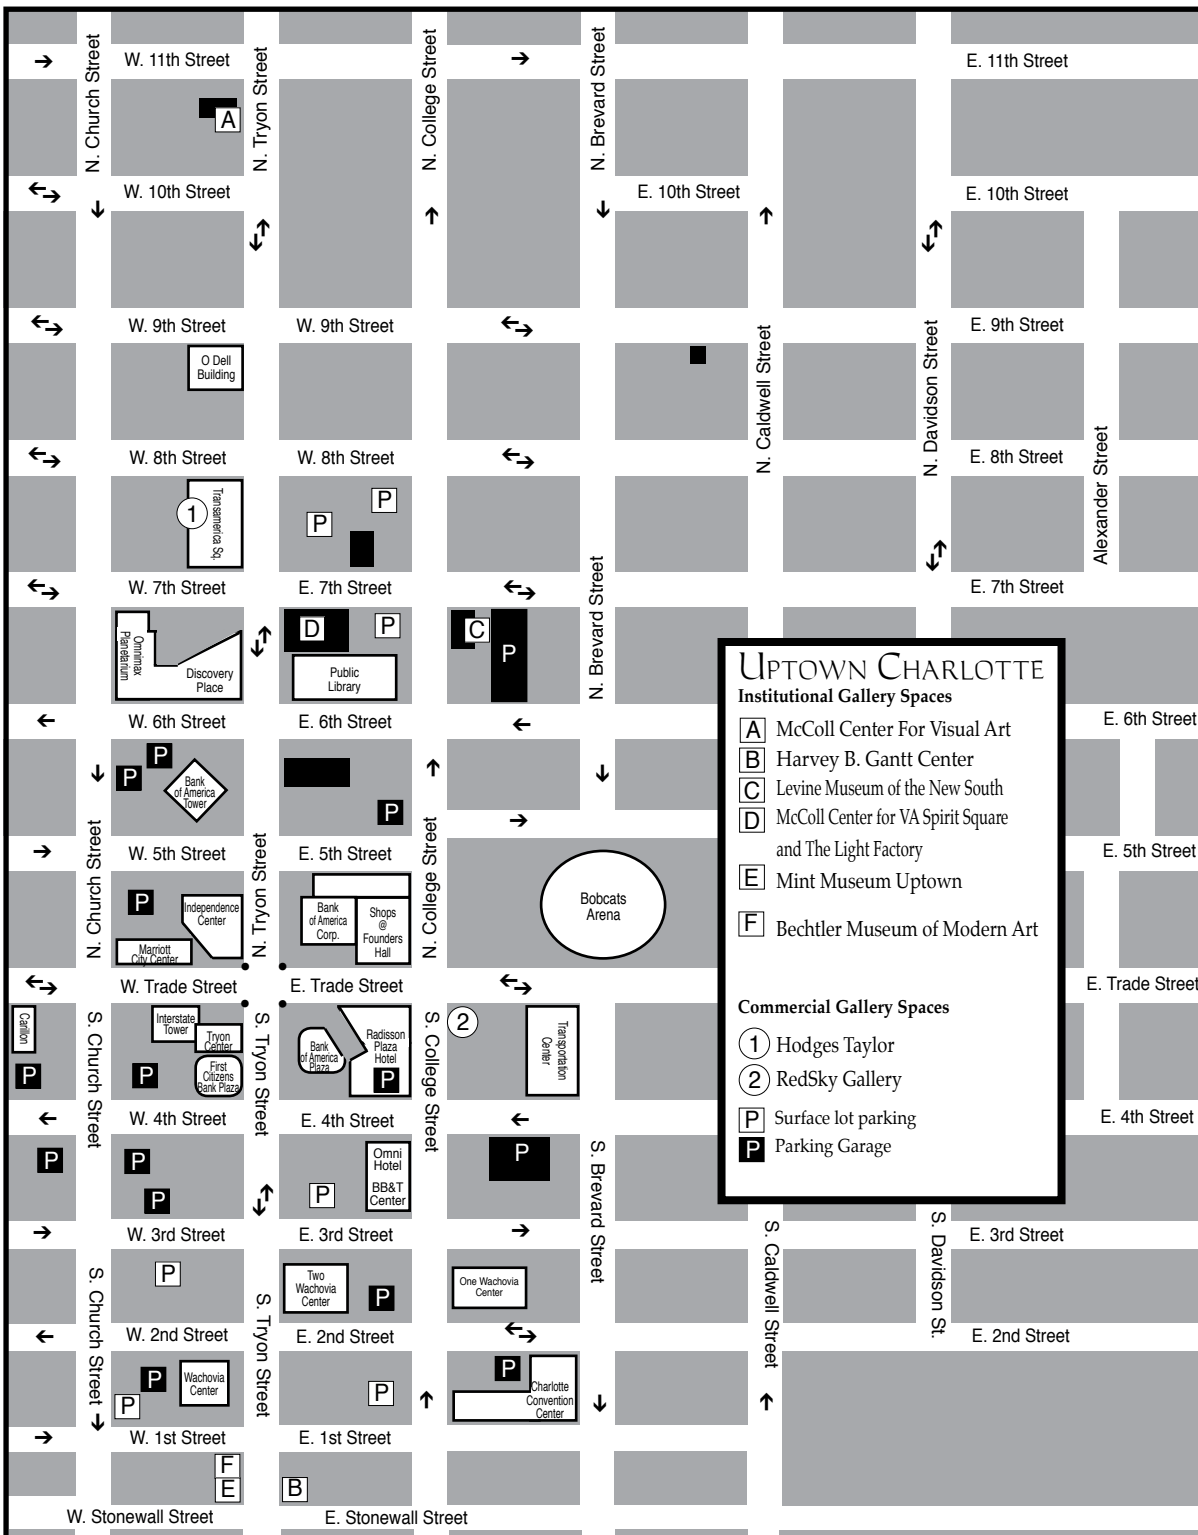

Charlotte, NC Maps

Uptown - South End - NODA

These maps are not to exact scale or exact distances. They were designed to give travelers help in finding the gallery spaces and museum spaces featured.