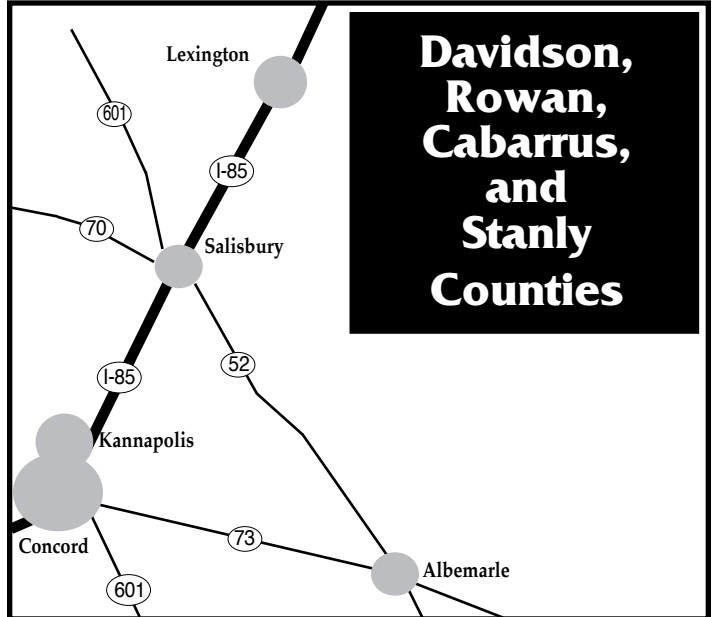

Charlotte, NC Maps

Uptown - South End - NODA

These maps are not to exact scale or exact distances. They were designed to give travelers help in finding the gallery spaces and museum spaces featured.