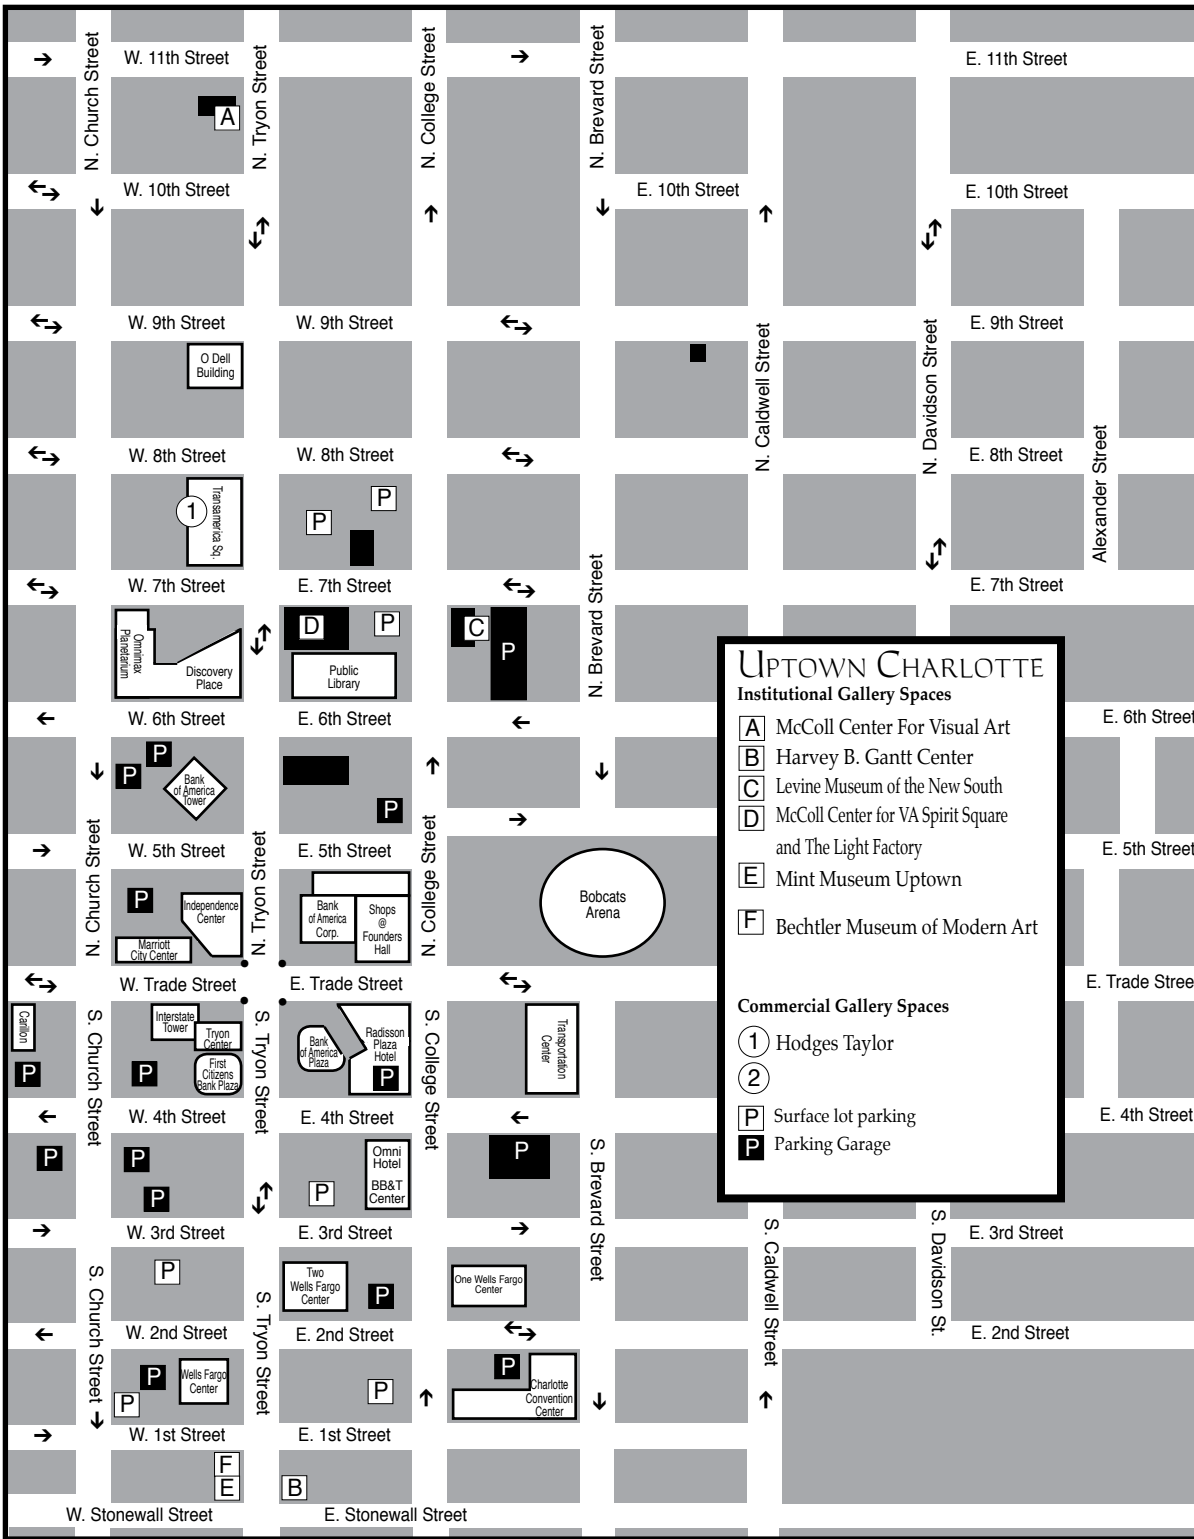

Charlotte, NC Maps

Uptown - South End - NODA

These maps are not to exact scale or exact distances. They were designed to give travelers help in finding the gallery spaces and museum spaces featured.