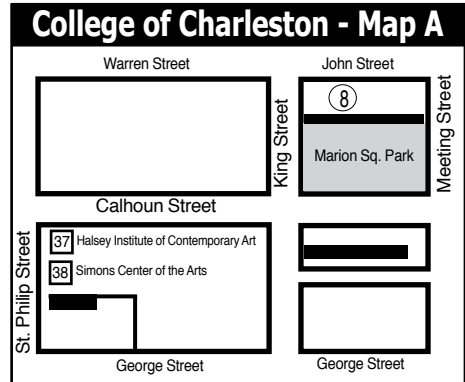

Downtown Charleston, SC, Map & Gallery Guide

- ### Downtown Charleston Galleries
1. Rhett Thurman Studio
 2. The Sylvan Gallery
 3. Corrigan Gallery
 4. Anglin Smith Fine Art
 5. Charleston Crafts
 6. Spencer Art Galleries
 7. Helena Fox Fine Art
 8. Surface Craft Gallery - Map A
 9. Ella Walton Richardson Fine Art

- ### Institutional Spaces
37. Halsey Institute of Contemporary Art
 38. Simons Center for the Arts
 39. Halsey-McCallum Studios
 40. Gibbes Museum of Art
 41. Art Institute of Charleston Gallery
 42. City Gallery at Waterfront Park
 43. New Perspectives Gallery