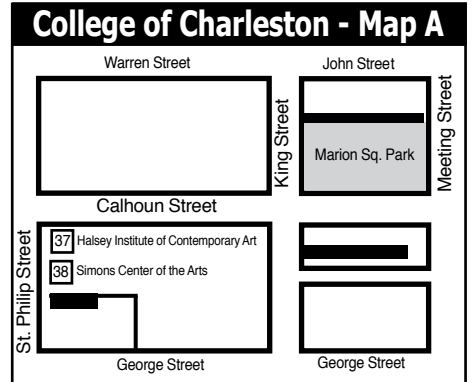

# Downtown Charleston, SC, Map & Gallery Guide

- ### Downtown Charleston Galleries
1. Rhett Thurman Studio
  2. The Sylvan Gallery
  3. Corrigan Gallery
  4. Smith Killian Fine Art
  5. Pink House Gallery
  6. Spencer Art Galleries
  7. Helena Fox Fine Art
  8. Dog & Horse
  9. Nina Liu & Friends - Seasonally

- ### Institutional Spaces
37. Halsey Institute of Contemporary Art
  38. Simons Center for the Arts
  39. Halsey-McCallum Studios
  40. Gibbes Museum of Art
  41. Art Institute of Charleston Gallery
  42. City Gallery at Waterfront Park
  43. New Perspectives Gallery