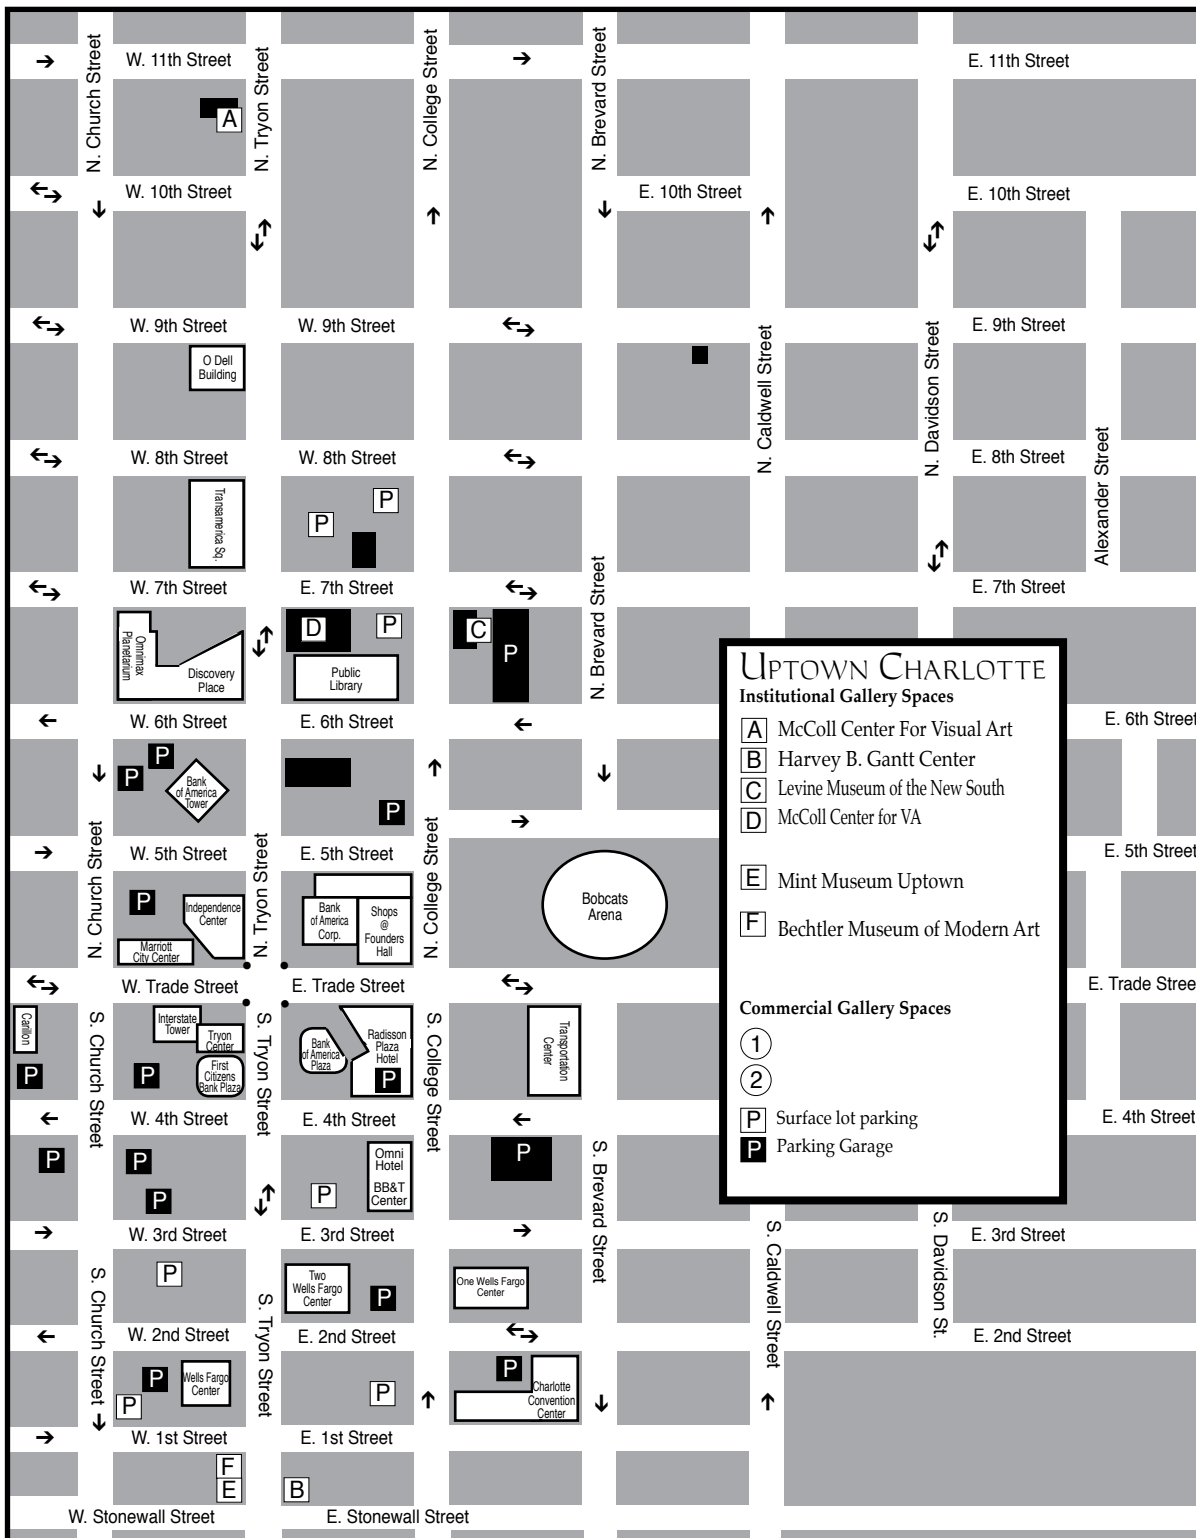

# Charlotte, NC Maps

## Uptown - South End & North

These maps are not to exact scale or exact distances. They were designed to give travelers help in finding the gallery spaces and museum spaces featured.