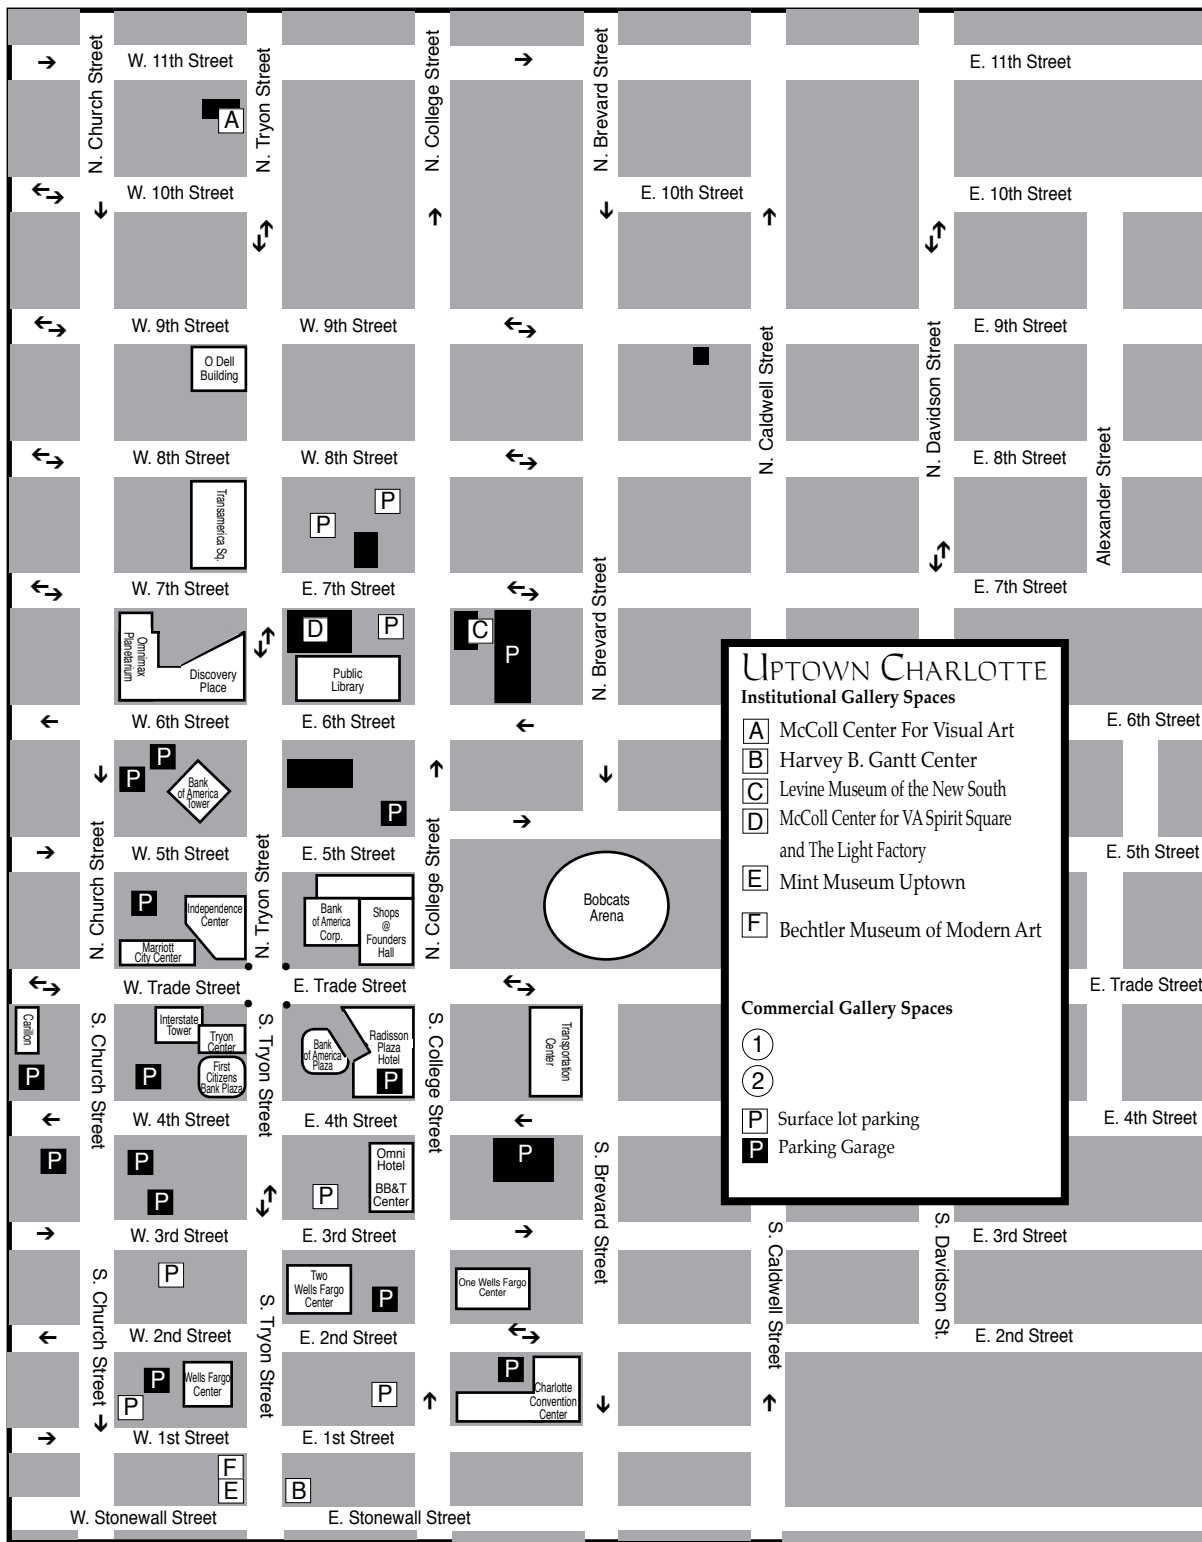

Charlotte, NC Maps

Uptown - South End & North

These maps are not to exact scale or exact distances. They were designed to give travelers help in finding the gallery spaces and museum spaces featured.