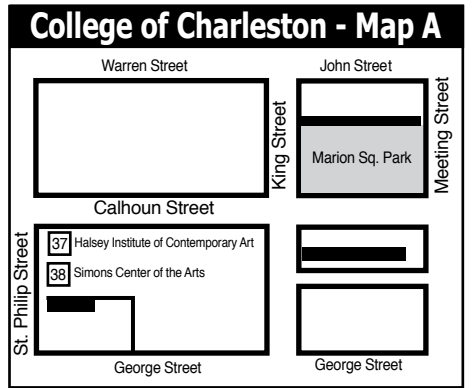

Downtown Charleston, SC, Map & Gallery Guide

Downtown Charleston Galleries

1. Rhett Thurman Studio
2. Anglin Smith Fine Art
3. Ella Walton Richardson Fine Art
4. Helena Fox Fine Art
5. Corrigan Gallery

Institutional Spaces

37. Halsey Institute of Contemporary Art
38. Simons Center for the Arts
39. Gibbes Museum of Art
40. Art Institute of Charleston Gallery
41. City Gallery at Joseph P. Riley, Jr. Waterfront Park

**MORE
DEMOCRATIC
WOMEN ELECTED
TO OFFICE AT
ALL LEVELS OF
GOVERNMENT**