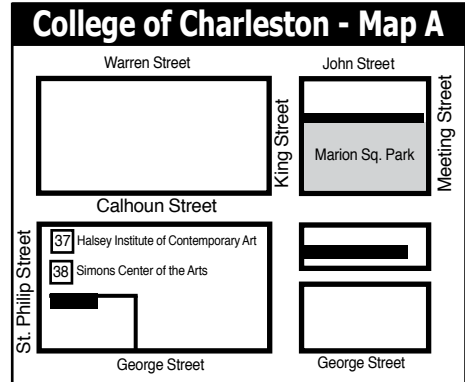

# Downtown Charleston, SC, Map & Gallery Guide

## Downtown Charleston Galleries

1. Rhett Thurman Studio
2. The Sylvan Gallery
3. Corrigan Gallery
4. Anglin Smith Fine Art
5. Nina Liu & Friends - Seasonally
6. Spencer Art Galleries
7. Helena Fox Fine Art
8. Dog & Horse