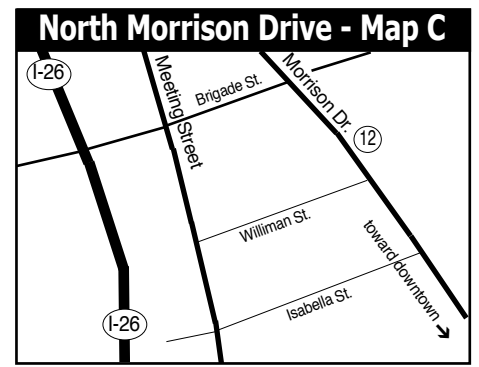

THE SYLVAN GALLERY
171 King St. • Charleston • SC • 29401

Featuring 20th & 21st Century traditional and representational paintings and sculpture.

843-722-2172
www.thesylvangallery.com

WELLS GALLERY

THE WELLS GALLERY HISTORIC CHARLESTON
125 MEETING ST. CHARLESTON, SC 29401 (843) 853-3233

THE WELLS GALLERY KIAWAH ISLAND
ONE SANCTUARY BEACH DR. KIAWAH ISLAND, SC 29455 (843) 576-1290

CORRIGAN GALLERY LLC

Charleston's contemporary art scene

paintings photographs fine art prints
843 722 9868

Saul Alexander Foundation Gallery
Charleston County Public Library
Main floor of the Library
Featuring monthly exhibitions by local and regional artists
Open during regular Library hours.
843-805-6801
68 Calhoun Street, Charleston, SC

SMITH KILLIAN FINE ART

9 QUEEN STREET
CHARLESTON, SC
843-853-0708
WWW.SMITHKILLIAN.COM

NINA LIU AND FRIENDS
A Gallery of Contemporary Art Objects

Poinsett House • 24 State Street
Charleston, South Carolina 29401
Telephone (843) 722-2724

The Pink House Gallery
Fine Art in a 1690's house
Alice Grimsley, Nancy Rushing, & Detta Zimmerman
Also Bruce W. Krucke, Alexandria H. Bennington
Exclusive for Ravenel Gaillard
17 Chalmers Street • Charleston, SC
Mon - Sat 10-5 • 843/723-3608
<http://pinkhousegallery.tripod.com/>

City Gallery at Waterfront Park

Prioleau Street in front of the Pineapple Fountain at Waterfront Park
Open Tue.-Fri., 11am-5pm & Sat.-Sun., noon-5pm during exhibitions
Operated by
City of Charleston Office of Cultural Affairs
843/958-6459
<http://citygalleryatwaterfrontpark.com>

SPENCER Art Galleries
Contemporary Fine Art
OVER 35 ARTISTS
Masters, Mid-career, & Emerging
Mon-Sat 10am-5pm
55 Broad Street & 57 Broad Street
843/722-6854 843/723-4482
Charleston, SC 29401
www.spencerartgallery.com

DH Dog & Horse
Fine Art & Portraiture

102 Church Street • Charleston, SC
843-577-5500
www.dogandhorsefineart.com

10 conctenstudios

A studio and gallery of local potters and sculptors.
Offering wheel throwing and clay sculpture classes.
Cone 10 Studios, located in the heart of NoMo
1080B Morrison Drive • Charleston, SC
843-853-3345 - with plenty of free parking
Hours: Monday-Saturday, 11am-5pm; Sunday 1-5pm
www.cone10studios.com • info@cone10studios.com

McCallum - Halsey Studios
Works by
Corrie McCallum & William Halsey
paintings • graphics • sculpture
for the discerning collector
by appointment - 843.723.5977
www.halseyfoundation.org